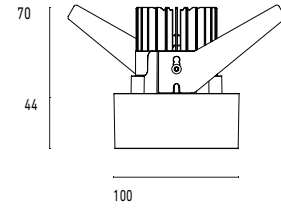

101 10 000204.023

Model

Name	Mono 100 Type 2 Recessed Downlighter
Finish	Structured Black
Area	Indoor

System

Power (Luminaire)	12W
Power (System)	14W
Voltage	240V-AC
Optics	Rotationally Symmetrical Direct 30°
Colour Temperature	3000°K
Luminous Flux	942lm
TM30	Rf95 Rg103
CRI	Ra98
Lumen Maintenance	L90 B10 50000hrs
Chromaticity	<3 McAdam Step Ellipse
Articulation	Fixed
Cut-Out	
Ingress Protection	IP44
Control Device	Remote DALI (Included)
Class	III